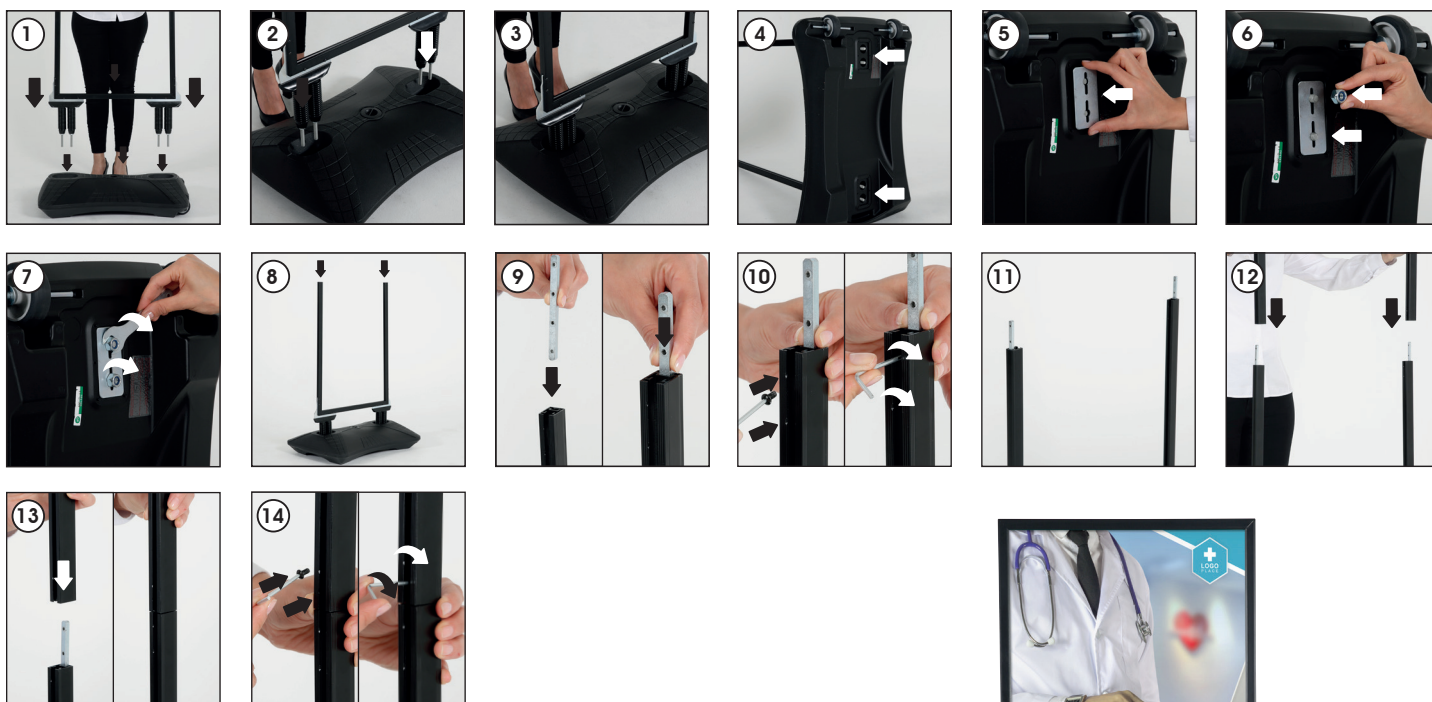

## Outdoor A Frame SWS515

### Each product includes

- 1 x Frame top part
- 1 x Frame lower part
- 1 x Base
- 1 x PVC Foam backing
- 2 x Pet cover
- 1 x 2,5 Allen key
- 1 x 17 Spanner
- 4 x Nut
- 2 x Sheet plate
- 2 x Frame connector part
- 8 x Bolt M4X8