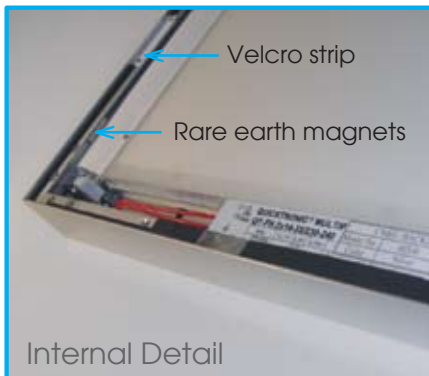

SDB Retail Lumi Details

Sophisticated Interior Illumination

Magnetic Hinge

Accessing the interior of the unit is facilitated by simply lifting off the acrylic face which is securely fastened to the frame by rare earth magnets.

Graphics are held securely in place by an ingenious magnetic hinge, meaning changing visuals is quicker and easier. Even large visuals are easily managed by one person.

Internal Detail

Velcro attaches to a strip on the main body of the unit providing a doubly secure fastening of the acrylic face

Steel contacts magnet to securely attach the front face of the unit

Sophisticated aesthetic

With a profile of just 42mm and its acrylic face running to the very perimeter of the panel, this model has a sleek and contemporary aesthetic, adding a touch of elegance to any visual or environment.